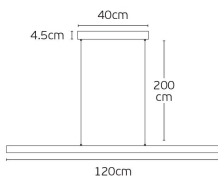

Dimensions

Gallery

Pendant Lights Led

Woody

SPECIFICATIONS	
Model	VK/04581/PE/NW/W/120
Power	23W
Light output	2830lm
Color temperature	3000K
Beam angle	120°
Material	Natural wood
Finish	Matte
Weight	1.2kg
Dimensions	120x40x4.5cm
Installation	Pendant
Warranty	3 years

Downloads

VK Leading Light

Since 1978

Technical Specifications	
Kelvin	3000K
Power	23W
Voltage	220-240V
Fitting	LED Pendant
Type	Light
Safety class	
IP Rating	IP20
CRI	CRI>80
Dimmable	 DALI
Lifetime	25.000hrs
Cable Length	2000mm
Working temperature	< 50°C
PAGE	64 Decorative 2024
NICKNAME	Woody

Physical Specifications	
Color	Natural wood
Material	Ashwood/American Dark walnut wood, aluminium profile,
Length	120cm
Net weight of product (kg)	2
Gross weight with master box (kg)	2.4
Width (inner box)	15cm
Length (inner box)	125cm
Height (inner box)	11cm