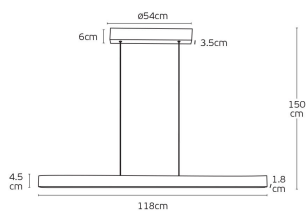

Dimensions