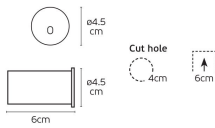

Dimensions

Gallery

Step Light Led

Fune

Model	Power (W)	Light Output (lm)	Color Temp (K)	Beam Angle	IP Rating
VK/04585/W/W	1W	90lm	3000K	30°	IP20

Downloads

VK Leading Light

Since 1978

Technical Specifications	
Kelvin	3000K
Power	1W
Voltage	220-240V
Fitting	Step Led
Type	Light
Safety class	
IP Rating	IP20
CRI	CRI>80
Dimmable	
Lifetime	20.000hrs
Working temperature	≤35°C
PAGE	310 Decorative 2024
NICKNAME	Fune

Physical Specifications	
Color	White
Material	Aluminium
Width	ø4.5cm
Length	6cm
Height	ø4.5cm
Cut out	4cm, H 6cm

Illumination Data	
Lumen	90lm
Beam angle	40°
Lighting direction	

Packing Info	
Pcs/carton	100pcs