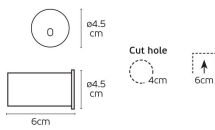

Dimensions

Gallery

Step-Lights Led

Fune

Model	Power (W)	Light Output (lm)	Color Temp (K)	Beam Angle	IP Rating
VK/04585/B/W	1W	90lm	3000K	30°	IP20

Downloads

VK Leading Light

Since 1978

Technical Specifications	
Kelvin	3000K
Power	1W
Voltage	220-240V
Fitting	Step Led
Type	Light
Safety class	
IP Rating	IP20
CRI	CRI>80
Dimmable	
Lifetime	20.000hrs
Working temperature	≤35°C
PAGE	310 Decorative 2024
NICKNAME	Fune

Physical Specifications	
Color	Black
Material	Aluminium
Width	ø4.5cm
Length	6cm
Height	ø4.5cm
Cut out	4cm, H 6cm

Illumination Data	
Lumen	90lm
Beam angle	40°
Lighting direction	

Packing Info	
Pcs/carton	100pcs