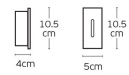

### Dimensions

Physical Specifications	
Color	Black
Material	Aluminium
Width	4cm
Length	5cm
Height	10.5cm
Cut out	8.6x3.2cm H 4.4cm

Illumination Data	
Lumen	268lm
Beam angle	40°
Lighting direction	

Packing Info	
Pcs/carton	50pcs