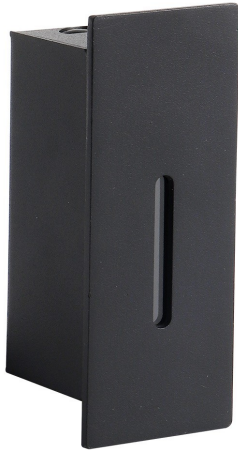

## VK/02248/B/W

FUNE Wall Led light recessed, 220-240V. 3000K. 3W. 268lm. CRI>80.  
IP65, 5x10.5cm, Black

IP65

Physical Specifications	
Color	Black
Material	Aluminium
Width	4cm
Length	5cm
Height	10.5cm
Cut out	8.6x3.2cm H 4.4cm

Illumination Data	
Lumen	268lm
Beam angle	40°
Lighting direction	

Packing Info	
Pcs/carton	50pcs