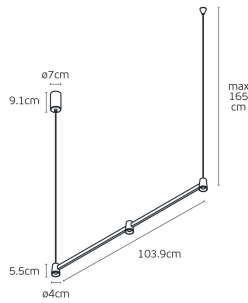

IP20

Dimensions

Gallery

Downloads

VK Leading Light

Since 1978

Technical Specifications	
Kelvin	3000K
Power	15W (3x5W)
Voltage	AC200-240V
Extra	AOHUA Triac Dimming (D111)12-24W AC:200-240V, DC:30-40V,300mA
Fitting	Pendant
Type	Light
Safety class	
Light source	Bridgelux
IP Rating	IP20
CRI	CRI>90
Dimmable	
Lifetime	50.000hrs
Cable Length	165cm (max)
Working temperature	<45°C
PAGE	60 New Products 2026
NICKNAME	Iris

Physical Specifications	
Family	Iris
Color	Sand white/Black
Material	Aluminum
Width	ø4cm
Length	103.9cm
Height	5.5cm (+165cm of cable)

Illumination Data	
Lumen	1182lm (3x394lm)
Beam angle	35°
Lighting direction	