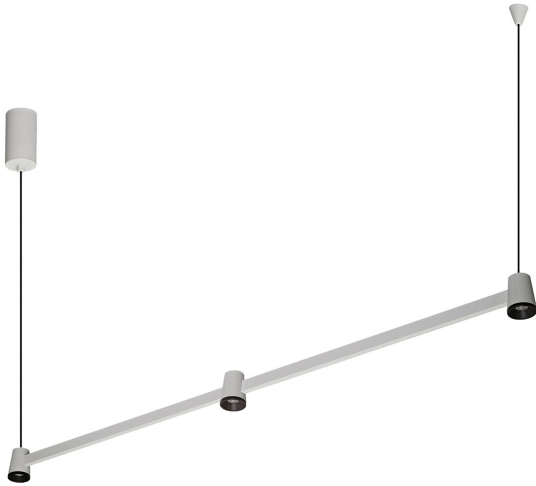

SINCE 1978

LEADING LIGHT

Product Datasheet

vkleadinglight.gr

Iris

VK/02301/PE/D/W-B/W

Sand White/Black. 3000K. 3x5W. 3x394lm. 35°. AC200-240V. DC30-40V 300mA. Led Bridgelux. Ceiling/pendant. < 45°C. 50.000hrs. Dimmable Yes, Triac. CRI>90. Aluminum. IP20

IP20

Dimensions

Gallery

Downloads

VK Leading Light

Since 1978

Technical Specifications	
Kelvin	3000K
Power	15W (3x5W)
Voltage	AC200-240V
Extra	AOHUA Triac Dimming (D111)12-24W AC:200-240V, DC:30-40V,300mA
Fitting	Pendant
Type	Light
Safety class	
Light source	Bridgelux
IP Rating	IP20
CRI	CRI>90
Dimmable	
Lifetime	50.000hrs
Cable Length	165cm (max)
Working temperature	<45°C
PAGE	60 New Products 2026
NICKNAME	Iris

Physical Specifications	
Family	Iris
Color	Sand white/Black
Material	Aluminum
Width	ø4cm
Length	103.9cm
Height	5.5cm (+165cm of cable)

Illumination Data	
Lumen	1182lm (3x394lm)
Beam angle	35°
Lighting direction	