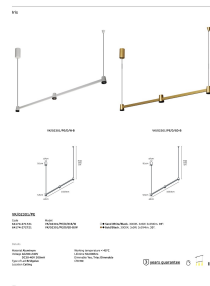

SINCE 1978

LEADING LIGHT

Product Datasheet

vkleadinglight.gr

Iris

VK/02301/PE/D/W-B/W

Sand White/Black. 3000K. 3x5W. 3x394lm. 35°. AC200-240V. DC30-40V 300mA. Led Bridgelux. Ceiling/pendant. < 45°C. 50.000hrs. Dimmable Yes, Triac. CRI>90. Aluminum. IP20

IP20

Dimensions

Gallery

Downloads

VK Leading Light

Since 1978

Technical Specifications	
Kelvin	3000K
Power	15W (3x5W)
Voltage	AC200-240V
Extra	AOHUA Triac Dimming (D111)12-24W AC:200-240V, DC:30-40V,300mA
Fitting	Pendant
Type	Light
Safety class	
Light source	Bridgelux
IP Rating	IP20
CRI	CRI>90
Dimmable	
Lifetime	50.000hrs
Cable Length	165cm (max)
Working temperature	<45°C
PAGE	60 New Products 2026
NICKNAME	Iris

Physical Specifications	
Family	Iris
Color	Sand white/Black
Material	Aluminum
Width	ø4cm
Length	103.9cm
Height	5.5cm (+165cm of cable)

Illumination Data	
Lumen	1182lm (3x394lm)
Beam angle	35°
Lighting direction	