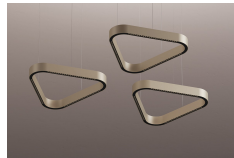

SINCE 1978

Product Datasheet

LEADING LIGHT

vkleadinglight.gr

Aria

VK/04689/PE/D/CG/W/40

Champagne Gold. 3000K. 40W. 3147lm. AC220-240V. Up80° Down45°.
Led Bridgelux SMD. Driver Anway. Ceiling/pendant. -20°C → 45°C.
50.000hrs. Clicks 20.000. Dimmable Yes, Triac. CRI>90.
Aluminum+silicone. IP20

IP20

Dimensions

Gallery

Downloads

VK Leading Light

Since 1978

Technical Specifications	
Kelvin	3000K
Power	40W
Voltage	AC220-240V
Fitting	Pendant
Type	Light
Safety class	
Light source	Bridgelux
IP Rating	IP20
CRI	CRI>90
Dimmable	 TRIAC
Lifetime	50.000hrs
Clicks	20,000
Driver	Anway
Cable Length	300cm (max)
Working temperature	-20°C-45°C
PAGE	66 New Products 2026
NICKNAME	Aria

Physical Specifications	
Family	Aria
Color	Champagne gold
Material	Aluminum+Silicone
Width	38.1cm
Length	40.8cm
Height	6cm (+300cm of cable)
Net weight of product (kg)	3.10kg
Gross weight with inner box (kg)	4.90kg
Width (inner box)	45cm
Length (inner box)	48.8cm
Height (inner box)	13.3cm