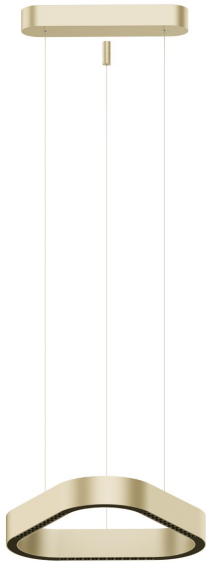

SINCE 1978

Product Datasheet

LEADING LIGHT

vkleadinglight.gr

Aria

VK/04689/PE/D/CG/W/40

Champagne Gold. 3000K. 40W. 3147lm. AC220-240V. Up80° Down45°.
Led Bridgelux SMD. Driver Anway. Ceiling/pendant. -20°C → 45°C.
50.000hrs. Clicks 20.000. Dimmable Yes, Triac. CRI>90.
Aluminum+silicone. IP20

IP20

Dimensions

Gallery

Downloads

VK Leading Light

Since 1978

Technical Specifications	
Kelvin	3000K
Power	40W
Voltage	AC220-240V
Fitting	Pendant
Type	Light
Safety class	
Light source	Bridgelux
IP Rating	IP20
CRI	CRI>90
Dimmable	 TRIAC
Lifetime	50.000hrs
Clicks	20,000
Driver	Anway
Cable Length	300cm (max)
Working temperature	-20°C-45°C
PAGE	66 New Products 2026
NICKNAME	Aria

Physical Specifications	
Family	Aria
Color	Champagne gold
Material	Aluminum+Silicone
Width	38.1cm
Length	40.8cm
Height	6cm (+300cm of cable)
Net weight of product (kg)	3.10kg
Gross weight with inner box (kg)	4.90kg
Width (inner box)	45cm
Length (inner box)	48.8cm
Height (inner box)	13.3cm