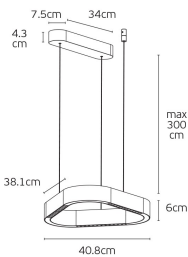

IP20

Dimensions

Gallery

Downloads

VK Leading Light

Since 1978

Technical Specifications	
Kelvin	3000K
Power	40W
Voltage	AC220-240V
Fitting	Pendant
Type	Light
Safety class	
Light source	Bridgelux
IP Rating	IP20
CRI	CRI>90
Dimmable	 TRIAC
Lifetime	50.000hrs
Clicks	20,000
Driver	Anway
Cable Length	300cm (max)
Working temperature	-20°C-45°C
PAGE	66 New Products 2026
NICKNAME	Aria

Physical Specifications	
Family	Aria
Color	Champagne gold
Material	Aluminum+Silicone
Width	38.1cm
Length	40.8cm
Height	6cm (+300cm of cable)
Net weight of product (kg)	3.10kg
Gross weight with inner box (kg)	4.90kg
Width (inner box)	45cm
Length (inner box)	48.8cm
Height (inner box)	13.3cm

Illumination Data	
Lumen	3147lm
Beam angle	Up80° Down45°
Lighting direction	

Packing Info	
Pcs/carton	1pc

Certification & Warranty	
Guarantee	2 years