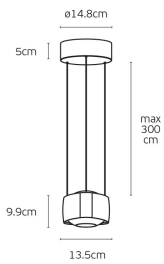

SINCE 1978

LEADING LIGHT

Product Datasheet

vkleadinglight.gr

Aura

VK/04691/PE/D/RGD/W

Rose Gold. 3000K. 20W. 1958lm. AC220-240V. Up70°, Down45°. Led Bridgelux COB. Driver KGP. Ceiling/pendant. -20°C → 45°C. 50.000hrs. Clicks 20.000. Dimmable Yes, Triac. CRI>90. Aluminum+glass. IP20

IP20

Dimensions

Gallery

Downloads

VK Leading Light

Since 1978

Technical Specifications	
Kelvin	3000K
Power	20W
Voltage	AC220-240V
Fitting	Pendant
Type	Light
Safety class	
Light source	Bridgelux COB
IP Rating	IP20
CRI	CRI>90
Dimmable	 TRIAC
Lifetime	50.000hrs
Clicks	20,000
Driver	KGP
Cable Length	300cm (max)
Working temperature	-20°C-45°C
PAGE	76 New Products 2026
NICKNAME	Aura

Physical Specifications	
Family	Aura
Color	Rose Gold
Material	Aluminum+Glass
Width	13.5cm
Length	13.5cm
Height	9.9cm (+300cm of cable)
Net weight of product (kg)	1.80kg
Gross weight with inner box (kg)	2.50kg
Width (inner box)	20.4cm
Length (inner box)	37.1cm
Height (inner box)	13.4cm

Illumination Data	
Lumen	1958lm
Beam angle	Up70° Down45°
Lighting direction	

Packing Info	
Pcs/carton	4pcs

Certification & Warranty	
Guarantee	2 years