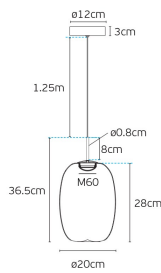

### Dimensions

### Downloads

VK Leading Light

Since 1978

Technical Specifications	
Kelvin	3000K
Power	8W
Voltage	AC220-240V
Fitting	Pendant
Type	Light
Safety class	⚡
Light source	LED 2835
IP Rating	<b>IP20</b>
CRI	CRI>80
Dimmable	
Lifetime	25.000hrs
Clicks	14,000
Driver	Eaglerise
Cable Length	125cm
Working temperature	-45°C-70°C
PAGE	100 New Products 2026
NICKNAME	lori

Physical Specifications	
Family	lori
Color	Black+smoky grey
Material	Metal canopy + glass
Width	ø20cm
Length	ø20cm
Height	28cm + 8.5cm + 3cm (+125cm of cable)
Net weight of product (kg)	0.9kg
Gross weight with inner box (kg)	1.5kg
Width (inner box)	35cm
Length (inner box)	36cm
Height (inner box)	27cm