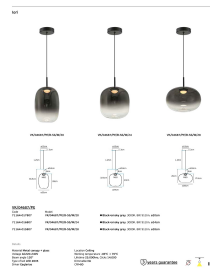

Gallery

Downloads

VK Leading Light

Since 1978