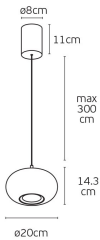

SINCE 1978

LEADING LIGHT

Product Datasheet

vkleadinglight.gr

Arbor

VK/04699/PE/D/CG/W

White/Champagne Gold. 3000K. 12W. 1307lm. AC220-240V. 36°. LED Bridgelux+Sanan. Driver KGP. Location Ceiling. Working temperature -20°C → 45°C. Lifetime 50.000hrs. Clicks 20.000. Dimmable Yes, triac dimmable. CRI>90. Glass+Aluminum. IP20

IP20

Dimensions

Gallery

Downloads

VK Leading Light

Since 1978

Technical Specifications	
Kelvin	3000K
Power	12W
Voltage	AC220-240V
Fitting	Pendant
Type	Light
Safety class	
Light source	Bridgelux-Sanan
IP Rating	IP20
CRI	CRI>90
Dimmable	 TRIAC
Lifetime	50.000hrs
Clicks	20,000
Driver	KGP
Cable Length	300cm (max)
Working temperature	-20°C-45°C
PAGE	110 New Products 2026
NICKNAME	Arbor

Physical Specifications	
Family	Arbor
Color	White/Champagne Gold
Material	Glass + Aluminum
Width	ø20cm
Length	ø20cm
Height	14.3cm + 11cm (+300cm of cable)
Net weight of product (kg)	1.4kg
Gross weight with inner box (kg)	2.1kg
Width (inner box)	26.8cm
Length (inner box)	28.3cm
Height (inner box)	26.3cm

Illumination Data	
Lumen	1307lm
Beam angle	36°
Lighting direction	

Packing Info	
Pcs/carton	8pcs

Certification & Warranty	
Guarantee	2 years