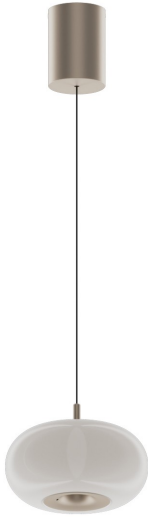

SINCE 1978

LEADING LIGHT

Product Datasheet

vkleadinglight.gr

Arbor

VK/04699/PE/D/CG/W

White/Champagne Gold. 3000K. 12W. 1307lm. AC220-240V. 36°. LED Bridgelux+Sanan. Driver KGP. Location Ceiling. Working temperature -20°C → 45°C. Lifetime 50.000hrs. Clicks 20.000. Dimmable Yes, triac dimmable. CRI>90. Glass+Aluminum. IP20

IP20

Dimensions

Gallery

Downloads

VK Leading Light

Since 1978

Technical Specifications	
Kelvin	3000K
Power	12W
Voltage	AC220-240V
Fitting	Pendant
Type	Light
Safety class	
Light source	Bridgelux-Sanan
IP Rating	IP20
CRI	CRI>90
Dimmable	 TRIAC
Lifetime	50.000hrs
Clicks	20,000
Driver	KGP
Cable Length	300cm (max)
Working temperature	-20°C-45°C
PAGE	110 New Products 2026
NICKNAME	Arbor

Physical Specifications	
Family	Arbor
Color	White/Champagne Gold
Material	Glass + Aluminum
Width	ø20cm
Length	ø20cm
Height	14.3cm + 11cm (+300cm of cable)
Net weight of product (kg)	1.4kg
Gross weight with inner box (kg)	2.1kg
Width (inner box)	26.8cm
Length (inner box)	28.3cm
Height (inner box)	26.3cm