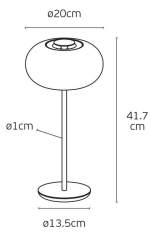

SINCE 1978

LEADING LIGHT

Product Datasheet

vkleadinglight.gr

Arbor

VK/04700/CG/W

White/Champagne Gold. 3000K. 10W. 1041lm. AC220-240V. LED SMD SANAN. Driver Xing Yuan. Table light. -20°C → 45°C. 50.000hrs. Clicks 20.000. Dimmable No. CRI>90. With on/off switch. Glass+Aluminum. IP20

IP20

Dimensions

Gallery

Downloads

VK Leading Light

Since 1978

Technical Specifications	
Kelvin	3000K
Power	10W
Voltage	AC220-240V
Fitting	Table
Type	Light
Safety class	
Light source	SMD SANAN
IP Rating	IP20
CRI	CRI>90
Dimmable	
Lifetime	50.000hrs
Clicks	20,000
Driver	Xing Yuan
Working temperature	-20°C-45°C
PAGE	114 New Products 2026
NICKNAME	Arbor

Physical Specifications	
Family	Arbor
Color	White/Champagne Gold
Material	Glass + Aluminum
Width	ø20cm
Length	ø20cm
Height	41.7cm
Net weight of product (kg)	2.6kg
Gross weight with inner box (kg)	3.85kg
Width (inner box)	27cm
Length (inner box)	46.8cm
Height (inner box)	27.3cm