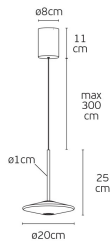

SINCE 1978

Product Datasheet

LEADING LIGHT

vkleadinglight.gr

Sora

VK/04696/PE/D/OR/W

Orange. 3000K. 10W. 823lm. AC220-240V. 36°. LED Bridgelux COB.
Driver KGP. Ceiling/pendant. -20°C → 45°C. 50.000hrs. Clicks 20.000.
Dimmable Yes, triac. CRI>90. Glass+Aluminum. IP20

IP20

Dimensions

Gallery

Downloads

VK Leading Light

Since 1978

Technical Specifications	
Kelvin	3000K
Power	10W
Voltage	AC220-240V
Fitting	Pendant
Type	Light
Safety class	
Light source	Bridgelux COB
IP Rating	IP20
CRI	CRI>90
Dimmable	 TRIAC
Lifetime	50.000hrs
Clicks	20,000
Driver	KGP
Cable Length	300cm (max)
Working temperature	-20°C-45°C
PAGE	118 New Products 2026
NICKNAME	Sora

Physical Specifications	
Family	Sora
Color	Orange
Material	Glass + Aluminum
Width	ø20cm
Length	ø20cm
Height	25cm + 11cm (+300cm of cable)
Net weight of product (kg)	1.50kg
Gross weight with inner box (kg)	1.86kg
Width (inner box)	25.5cm
Length (inner box)	36.5cm
Height (inner box)	10.8cm

Illumination Data	
Lumen	823lm
Beam angle	36°
Lighting direction	

Packing Info	
Pcs/carton	6pcs

Certification & Warranty	
Guarantee	2 years