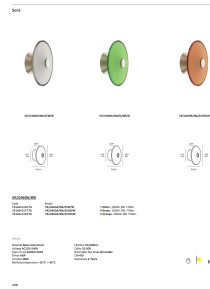

SINCE 1978

LEADING LIGHT

Product Datasheet

vkleadinglight.gr

Sora

VK/04696/WA/D/GR/W

Green. 3000K. 8W. 778lm. AC220-240V. LED SANAN 2835. Driver KGP.
Wall. -20°C → 45°C. 50.000hrs. Clicks 20.000. Dimmable Yes, triac.
CRI>90. Glass+Aluminum. IP20

IP20

Dimensions

Gallery

Downloads

VK Leading Light

Since 1978

| Technical Specifications | |
|--------------------------|--|
| Kelvin | 3000K |
| Power | 8W |
| Voltage | AC220-240V |
| Fitting | Wall |
| Type | Light |
| Safety class |  |
| Light source | SANAN 2835 |
| IP Rating | IP20 |
| CRI | CRI>90 |
| Dimmable |  TRIAC |
| Lifetime | 50.000hrs |
| Clicks | 20,000 |
| Driver | KGP |
| Working temperature | -20°C-45°C |
| PAGE | 120 New Products 2026 |
| NICKNAME | Sora |

| Physical Specifications | |
|----------------------------------|------------------|
| Family | Sora |
| Color | Green |
| Material | Glass + Aluminum |
| Width | ø20cm |
| Length | ø20cm |
| Height | 9.5cm |
| Net weight of product (kg) | 1.06kg |
| Gross weight with inner box (kg) | 1.60kg |
| Width (inner box) | 15.2cm |
| Length (inner box) | 30.7cm |
| Height (inner box) | 25cm |