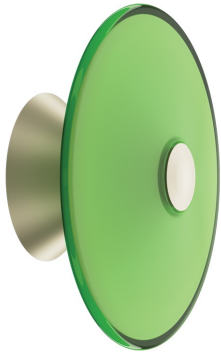

SINCE 1978

LEADING LIGHT

Product Datasheet

vkleadinglight.gr

Sora

VK/04696/WA/D/GR/W

Green. 3000K. 8W. 778lm. AC220-240V. LED SANAN 2835. Driver KGP.
Wall. -20°C → 45°C. 50.000hrs. Clicks 20.000. Dimmable Yes, triac.
CRI>90. Glass+Aluminum. IP20

IP20

Dimensions

Gallery

Downloads

VK Leading Light

Since 1978

| Technical Specifications | |
|--------------------------|--|
| Kelvin | 3000K |
| Power | 8W |
| Voltage | AC220-240V |
| Fitting | Wall |
| Type | Light |
| Safety class |  |
| Light source | SANAN 2835 |
| IP Rating | IP20 |
| CRI | CRI>90 |
| Dimmable |  TRIAC |
| Lifetime | 50.000hrs |
| Clicks | 20,000 |
| Driver | KGP |
| Working temperature | -20°C-45°C |
| PAGE | 120 New Products 2026 |
| NICKNAME | Sora |

| Physical Specifications | |
|----------------------------------|------------------|
| Family | Sora |
| Color | Green |
| Material | Glass + Aluminum |
| Width | ø20cm |
| Length | ø20cm |
| Height | 9.5cm |
| Net weight of product (kg) | 1.06kg |
| Gross weight with inner box (kg) | 1.60kg |
| Width (inner box) | 15.2cm |
| Length (inner box) | 30.7cm |
| Height (inner box) | 25cm |