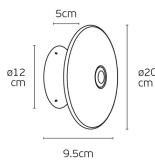

IP20

Dimensions

Gallery

Downloads

VK Leading Light

Since 1978

| Technical Specifications | |
|--------------------------|--|
| Kelvin | 3000K |
| Power | 8W |
| Voltage | AC220-240V |
| Fitting | Wall |
| Type | Light |
| Safety class |  |
| Light source | SANAN 2835 |
| IP Rating | IP20 |
| CRI | CRI>90 |
| Dimmable |  TRIAC |
| Lifetime | 50.000hrs |
| Clicks | 20,000 |
| Driver | KGP |
| Working temperature | -20°C-45°C |
| PAGE | 120 New Products 2026 |
| NICKNAME | Sora |

| Physical Specifications | |
|----------------------------------|------------------|
| Family | Sora |
| Color | Green |
| Material | Glass + Aluminum |
| Width | ø20cm |
| Length | ø20cm |
| Height | 9.5cm |
| Net weight of product (kg) | 1.06kg |
| Gross weight with inner box (kg) | 1.60kg |
| Width (inner box) | 15.2cm |
| Length (inner box) | 30.7cm |
| Height (inner box) | 25cm |