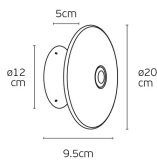

IP20

Dimensions

Gallery

Downloads

VK Leading Light

Since 1978

Technical Specifications	
Kelvin	3000K
Power	8W
Voltage	AC220-240V
Fitting	Wall
Type	Light
Safety class	
Light source	SANAN 2835
IP Rating	IP20
CRI	CRI>90
Dimmable	 TRIAC
Lifetime	50.000hrs
Clicks	20,000
Driver	KGP
Working temperature	-20°C-45°C
PAGE	120 New Products 2026
NICKNAME	Sora

Physical Specifications	
Family	Sora
Color	Orange
Material	Glass + Aluminum
Width	ø20cm
Length	ø20cm
Height	9.5cm
Net weight of product (kg)	1.06kg
Gross weight with inner box (kg)	1.60kg
Width (inner box)	15.2cm
Length (inner box)	30.7cm
Height (inner box)	25cm