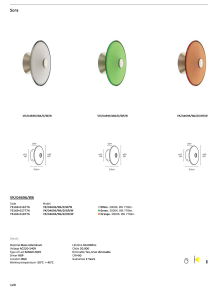

SINCE 1978

LEADING LIGHT

Product Datasheet

vkleadinglight.gr

Sora

VK/04696/WA/D/OR/W

Orange. 3000K. 8W. 778lm. AC220-240V. LED SANAN 2835. Driver KGP.
Wall. -20°C → 45°C. 50.000hrs. Clicks 20.000. Dimmable Yes, triac.
CRI>90. Glass+Aluminum. IP20

IP20

Dimensions

Gallery

Downloads

VK Leading Light

Since 1978

Technical Specifications	
Kelvin	3000K
Power	8W
Voltage	AC220-240V
Fitting	Wall
Type	Light
Safety class	
Light source	SANAN 2835
IP Rating	IP20
CRI	CRI>90
Dimmable	 TRIAC
Lifetime	50.000hrs
Clicks	20,000
Driver	KGP
Working temperature	-20°C-45°C
PAGE	120 New Products 2026
NICKNAME	Sora

Physical Specifications	
Family	Sora
Color	Orange
Material	Glass + Aluminum
Width	ø20cm
Length	ø20cm
Height	9.5cm
Net weight of product (kg)	1.06kg
Gross weight with inner box (kg)	1.60kg
Width (inner box)	15.2cm
Length (inner box)	30.7cm
Height (inner box)	25cm

Illumination Data	
Lumen	778lm
Lighting direction	

Packing Info	
Pcs/carton	6pcs

Certification & Warranty	
Guarantee	2 years