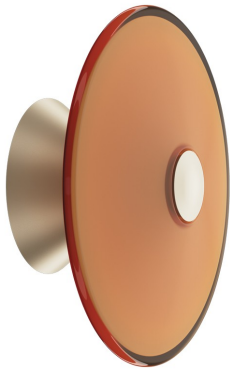

SINCE 1978

LEADING LIGHT

Product Datasheet

vkleadinglight.gr

Sora

VK/04696/WA/D/OR/W

Orange. 3000K. 8W. 778lm. AC220-240V. LED SANAN 2835. Driver KGP.
Wall. -20°C → 45°C. 50.000hrs. Clicks 20.000. Dimmable Yes, triac.
CRI>90. Glass+Aluminum. IP20

IP20

Dimensions

Gallery

Downloads

VK Leading Light

Since 1978

Technical Specifications	
Kelvin	3000K
Power	8W
Voltage	AC220-240V
Fitting	Wall
Type	Light
Safety class	
Light source	SANAN 2835
IP Rating	IP20
CRI	CRI>90
Dimmable	 TRIAC
Lifetime	50.000hrs
Clicks	20,000
Driver	KGP
Working temperature	-20°C-45°C
PAGE	120 New Products 2026
NICKNAME	Sora

Physical Specifications	
Family	Sora
Color	Orange
Material	Glass + Aluminum
Width	ø20cm
Length	ø20cm
Height	9.5cm
Net weight of product (kg)	1.06kg
Gross weight with inner box (kg)	1.60kg
Width (inner box)	15.2cm
Length (inner box)	30.7cm
Height (inner box)	25cm