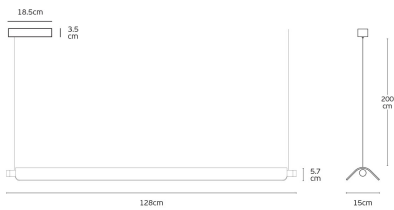

SINCE 1978

LEADING LIGHT

Product Datasheet

vkleadinglight.gr

Halo

VK/04679/PE/D/WW-BW/W

Walnut wood. 3000K. 20W. 2800lm. AC220-240V. LED Ledstrip. Driver Eaglerise. Ceiling/pendant. -10°C → 40°C. 30.000hrs. Dimmable Yes, Triac. CRI>80. Walnut wood, fabric cable, metal canopy. IP20

IP20

Dimensions

Gallery

Downloads

VK Leading Light

Since 1978

Technical Specifications	
Kelvin	3000K
Power	20W
Voltage	AC220-240V
Fitting	Pendant
Type	Light
Safety class	
Light source	Ledstrip
IP Rating	IP20
CRI	CRI>80
Dimmable	
Lifetime	30.000hrs
Driver	Eaglerise
Cable Length	200cm
Working temperature	-10°C-40°C
PAGE	160 New Products 2026
NICKNAME	Halo

Physical Specifications	
Family	Halo
Color	Walnut wood
Material	Walnut wood, fabric cable, metal canopy
Width	15cm
Length	128cm
Height	5.7 + 3.5 (+200cm of cable)
Net weight of product (kg)	2.20kg
Gross weight with inner box (kg)	3.00kg
Width (inner box)	26.5cm
Length (inner box)	141.5cm
Height (inner box)	14.5cm