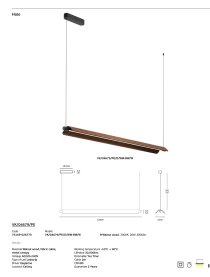

SINCE 1978

LEADING LIGHT

Product Datasheet

vkleadinglight.gr

Halo

VK/04679/PE/D/WW-BW/W

Walnut wood. 3000K. 20W. 2800lm. AC220-240V. LED Ledstrip. Driver Eaglerise. Ceiling/pendant. -10°C → 40°C. 30.000hrs. Dimmable Yes, Triac. CRI>80. Walnut wood, fabric cable, metal canopy. IP20

IP20

Dimensions

Gallery

Downloads

VK Leading Light

Since 1978

Technical Specifications	
Kelvin	3000K
Power	20W
Voltage	AC220-240V
Fitting	Pendant
Type	Light
Safety class	
Light source	Ledstrip
IP Rating	IP20
CRI	CRI>80
Dimmable	
Lifetime	30.000hrs
Driver	Eaglerise
Cable Length	200cm
Working temperature	-10°C-40°C
PAGE	160 New Products 2026
NICKNAME	Halo

Physical Specifications	
Family	Halo
Color	Walnut wood
Material	Walnut wood, fabric cable, metal canopy
Width	15cm
Length	128cm
Height	5.7 + 3.5 (+200cm of cable)
Net weight of product (kg)	2.20kg
Gross weight with inner box (kg)	3.00kg
Width (inner box)	26.5cm
Length (inner box)	141.5cm
Height (inner box)	14.5cm