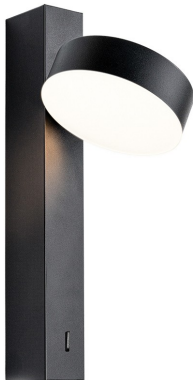

SINCE 1978

LEADING LIGHT

Product Datasheet

vkleadinglight.gr

Lopi

VK/04703/B/W

Black. 3000K. 8W. 560lm. LED SANAN. Driver Eaglerise. AC220-240V. 100°. Wall/Reading light. ≤35°C. Working life 3 years. Dimmable No. With press button. CRI>80. Aluminum+PMMA. IP20

IP20

Dimensions

Gallery

Downloads

VK Leading Light

Since 1978

Technical Specifications	
Kelvin	3000K
Power	8W
Voltage	AC220-240V
Extra	With press button
Fitting	Wall/Reading
Type	Light
Safety class	
Light source	Sanan
IP Rating	IP20
CRI	CRI>80
Dimmable	
Lifetime	3 years
Clicks	5,000
Driver	Eaglerise
Working temperature	<35°C
PAGE	222 New Products 2026
NICKNAME	Lopi

Physical Specifications	
Adjustable	
Family	Lopi
Color	Black
Material	Aluminum + PMMA
Width	ø9.8cm
Length	26.8cm
Height	4.58cm
Net weight of product (kg)	0.45kg
Gross weight with inner box (kg)	0.5kg
Width (inner box)	28cm
Length (inner box)	16.5cm
Height (inner box)	4.5cm