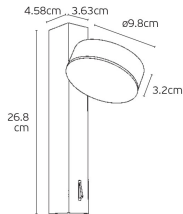

IP20

Dimensions

Gallery

Downloads

VK Leading Light

Since 1978

Technical Specifications	
Kelvin	3000K
Power	8W
Voltage	AC220-240V
Extra	With press button
Fitting	Wall/Reading
Type	Light
Safety class	
Light source	Sanan
IP Rating	IP20
CRI	CRI>80
Dimmable	
Lifetime	3 years
Clicks	5,000
Driver	Eaglerise
Working temperature	<35°C
PAGE	222 New Products 2026
NICKNAME	Lopi

Physical Specifications	
Adjustable	
Family	Lopi
Color	Black
Material	Aluminum + PMMA
Width	ø9.8cm
Length	26.8cm
Height	4.58cm
Net weight of product (kg)	0.45kg
Gross weight with inner box (kg)	0.5kg
Width (inner box)	28cm
Length (inner box)	16.5cm
Height (inner box)	4.5cm

Illumination Data

Lumen	560lm
Beam angle	100°
Lighting direction	

Packing Info

Pcs/carton	20pcs
------------	-------

Certification & Warranty

Guarantee	2 years
-----------	---------

Energy Label

VK LEADING LIGHT
VK/04703/B/W