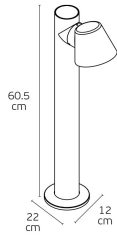

### Dimensions

### Downloads

VK Leading Light

Since 1978

Technical Specifications	
Kelvin	3000K
Power	12W
Voltage	AC220-240V
Fitting	Outdoor ground
Type	Light
Safety class	⚡
Light source	PHILIPS
IP Rating	<b>IP65</b>
CRI	CRI>90
Dimmable	
Lifetime	50.000hrs
Clicks	10,000
Working temperature	-20°C-60°C
PAGE	308 New Products 2026
NICKNAME	Kover

Physical Specifications	
Family	Kover
Color	Anthracite
Material	Aluminum
Width	12cm
Length	22cm
Height	60.5cm
Net weight of product (kg)	2.07kg
Gross weight with inner box (kg)	2.18kg
Width (inner box)	27cm
Length (inner box)	65.5cm
Height (inner box)	17.5cm

## Illumination Data

Lumen	566lm
Beam angle	87°
Lighting direction	