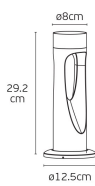

SINCE 1978

LEADING LIGHT

Product Datasheet

vkleadinglight.gr

Korn

VK/02275/AN/W/30

Anthracite. 3000K. 6W. 237lm. 142°. AC220-240V. LED CREE. 50.000hrs.
Dimmable No. -20°C → 60°C. Outdoor ground. CRI>90. 29.2cm.
Aluminum. IP65

IP65

Dimensions

Gallery

Downloads

VK Leading Light

Since 1978

Technical Specifications	
Kelvin	3000K
Power	6W
Voltage	AC220-240V
Fitting	Outdoor ground
Type	Light
Safety class	⚡
Light source	Cree
IP Rating	IP65
CRI	CRI>90
Dimmable	
Lifetime	50.000hrs
Clicks	10,000
Working temperature	-20°C-60°C
PAGE	318 New Products 2026
NICKNAME	Korn

Physical Specifications	
Family	Korn
Color	Anthracite
Material	Aluminum
Width	ø12.5cm
Length	ø12.5cm
Height	29.2cm
Gross weight with inner box (kg)	1kg
Width (inner box)	13cm
Length (inner box)	13cm
Height (inner box)	31.5cm

Illumination Data

Lumen	237lm
Beam angle	142°
Lighting direction	

Packing Info

Pcs/carton	16pcs
------------	-------

Certification & Warranty

Guarantee	3 years
-----------	---------

Energy Label

ENERGY