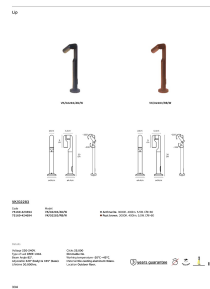

SINCE 1978

LEADING LIGHT

Product Datasheet

vkleadinglight.gr

Lip

VK/02283/AN/W

Anthracite. 3000K. 5.5W. 400lm. AC220-240V. LED CREE 1304. 82°. 30.000hrs. Adjustable 320° (body) & 335° (base). Dimmable No. -20°C→45°C. Outdoor floor. CRI>80. 30cm. Die-casting aluminum+Glass. IP65

IP65

Dimensions

Gallery

Downloads

VK Leading Light

Since 1978

Technical Specifications	
Kelvin	3000K
Power	5.5W
Voltage	AC220-240V
Fitting	Outdoor floor
Type	Light
Safety class	
Light source	CREE 1304
IP Rating	IP65
CRI	CRI>80
Dimmable	
Lifetime	30.000hrs
Clicks	25,000
Working temperature	-20°C-45°C
PAGE	334 New Products 2026
NICKNAME	Lip

Physical Specifications	
Adjustable	 Adjustable
Rotation	320° & 335°
Family	Lip
Color	Anthracite
Material	Die-casting aluminum + glass
Width	6.3cm
Length	ø4.4cm
Height	30cm
Net weight of product (kg)	0.48kg
Gross weight with inner box (kg)	0.52kg
Width (inner box)	11.5cm
Length (inner box)	13cm
Height (inner box)	34cm