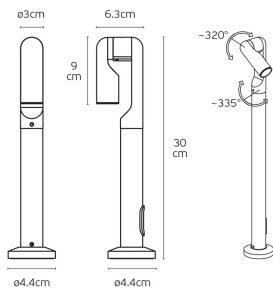

SINCE 1978

LEADING LIGHT

Product Datasheet

vkleadinglight.gr

Lip

VK/02283/AN/W

Anthracite. 3000K. 5.5W. 400lm. AC220-240V. LED CREE 1304. 82°. 30.000hrs. Adjustable 320° (body) & 335° (base). Dimmable No. -20°C→45°C. Outdoor floor. CRI>80. 30cm. Die-casting aluminum+Glass. IP65

IP65

Dimensions

Gallery

Downloads

VK Leading Light

Since 1978

Technical Specifications	
Kelvin	3000K
Power	5.5W
Voltage	AC220-240V
Fitting	Outdoor floor
Type	Light
Safety class	
Light source	CREE 1304
IP Rating	IP65
CRI	CRI>80
Dimmable	
Lifetime	30.000hrs
Clicks	25,000
Working temperature	-20°C-45°C
PAGE	334 New Products 2026
NICKNAME	Lip

Physical Specifications	
Adjustable	 Adjustable
Rotation	320° & 335°
Family	Lip
Color	Anthracite
Material	Die-casting aluminum + glass
Width	6.3cm
Length	ø4.4cm
Height	30cm
Net weight of product (kg)	0.48kg
Gross weight with inner box (kg)	0.52kg
Width (inner box)	11.5cm
Length (inner box)	13cm
Height (inner box)	34cm

Illumination Data

Lumen	400lm
Beam angle	82°
Lighting direction	

Packing Info

Pcs/carton	6pcs
------------	------

Certification & Warranty

Guarantee	3 years
-----------	---------

Energy Label

VK LEADING LIGHT
VK/02283/AN/W