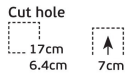

SINCE 1978

LEADING LIGHT

Product Datasheet

vkleadinglight.gr

Fune

VK/02055/W/W

FUNE Wall Led light recessed, 100-240V, 3W, 3000K, 35lm, CRI>80, IP54, 6.6x17.1cm, white

IP54

Dimensions

Gallery

Outdoor Wall Lights

Fune

Downloads

VK Leading Light

Since 1978