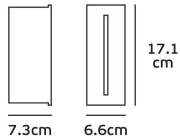

SINCE 1978

LEADING LIGHT

Product Datasheet

vkleadinglight.gr

Fune

VK/02055/W/W

FUNE Wall Led light recessed, 100-240V, 3W, 3000K, 35lm, CRI>80, IP54, 6.6x17.1cm, white

IP54

Dimensions

Gallery

Outdoor Wall Lights

Fune

Downloads

VK Leading Light

Since 1978