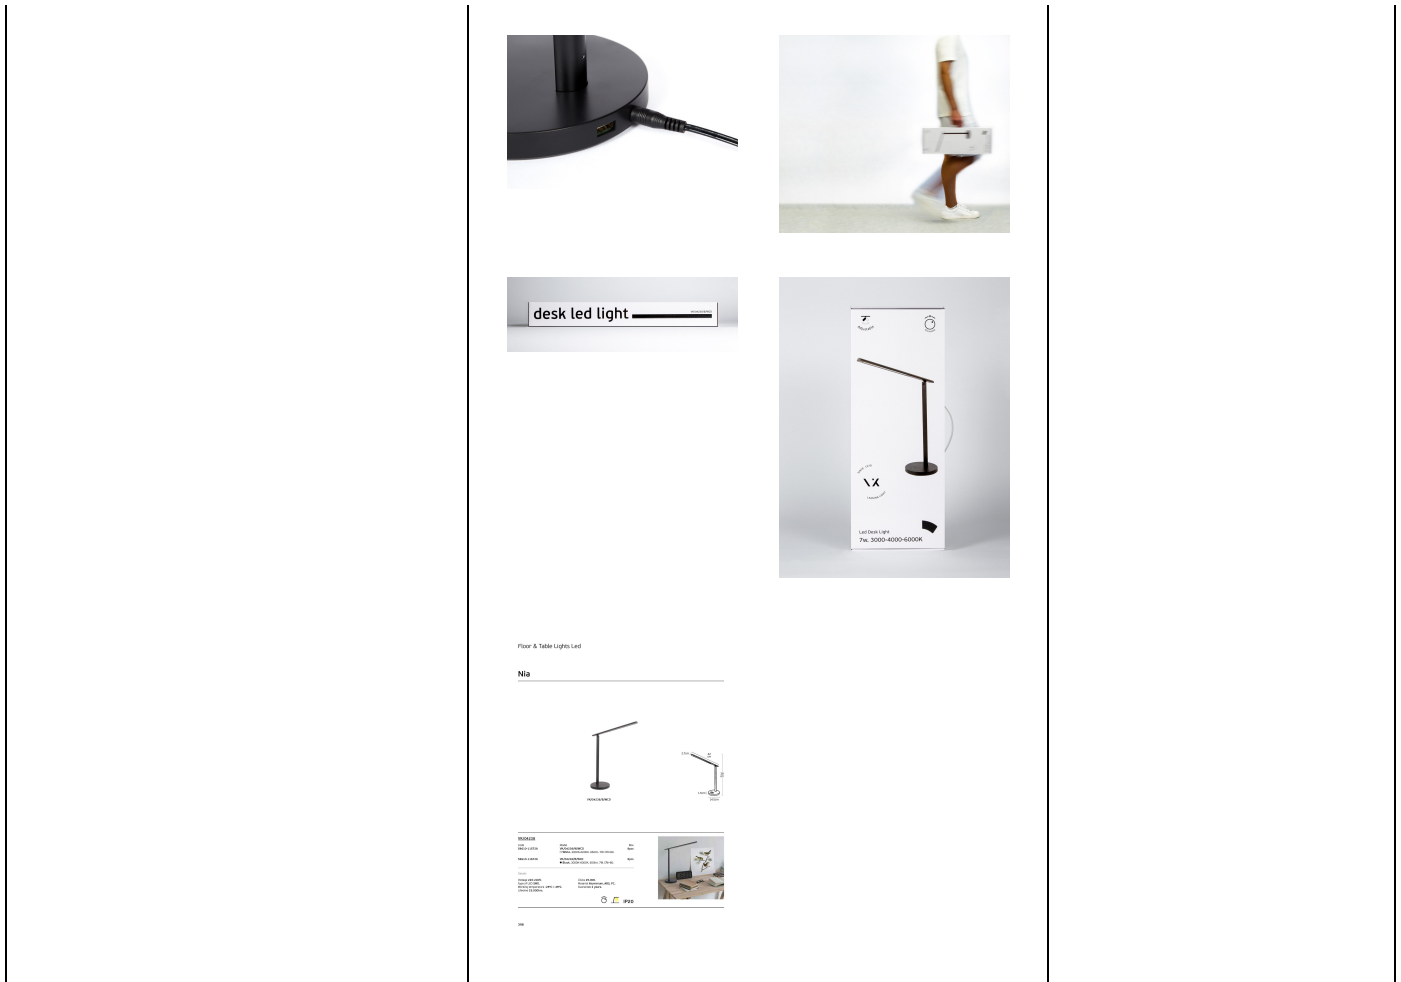

SINCE 1978

Product Datasheet

LEADING LIGHT

vkleadinglight.gr

Nia

VK/04238/B/WCD

Table light LED, 220-240V, 7W, 3000-6000K, 650lm, CRI>80, IP20, 42x38cm, dimmable, black

IP20

Dimensions

Gallery

Downloads

VK Leading Light

Since 1978

Technical Specifications	
Kelvin	3000K-6000K
Power	7W
Voltage	220-240V
Fitting	Table
Type	Light
Safety class	⏚
Light source	SMD
IP Rating	IP20
CRI	CRI>80
Dimmable	☾
Working temperature	-25-45°C
PAGE	398 Decorative 2024
NICKNAME	Nia

Physical Specifications

Color	Black
Material	Aluminium, ABS, PC
Width	42cm
Height	38cm
Net weight of product (kg)	0.78
Gross weight with inner box (kg)	1,005
Gross weight with master box (kg)	8.65

Illumination Data