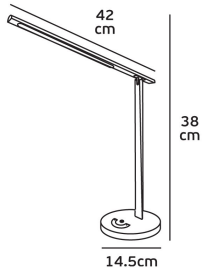

SINCE 1978

Product Datasheet

LEADING LIGHT

vkleadinglight.gr

Nia

VK/04238/B/WCD

Table light LED, 220-240V, 7W, 3000-6000K, 650lm, CRI>80, IP20, 42x38cm, dimmable, black

IP20

Dimensions

Gallery

Downloads

VK Leading Light

Since 1978

Technical Specifications	
Kelvin	3000K-6000K
Power	7W
Voltage	220-240V
Fitting	Table
Type	Light
Safety class	⏚
Light source	SMD
IP Rating	IP20
CRI	CRI>80
Dimmable	☾
Working temperature	-25-45°C
PAGE	398 Decorative 2024
NICKNAME	Nia

Physical Specifications

Color	Black
Material	Aluminium, ABS, PC
Width	42cm
Height	38cm
Net weight of product (kg)	0.78
Gross weight with inner box (kg)	1,005
Gross weight with master box (kg)	8.65

Illumination Data