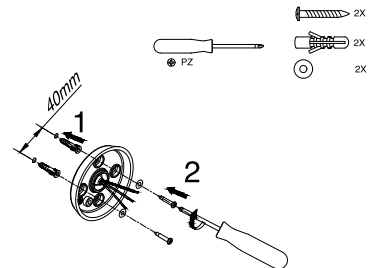

NOVA LUCE

9923406 9923405

1

Turn off the general switch

2

Dismantle the product

3

Drill holes apply plastic anchors
With screws

4

Connect wires

5

Put it in place & apply screws

6

Turn on the general switch