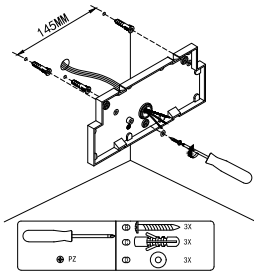

NOVA LUCE

9923423

1

Turn off the general switch

2

Untight the product

3

Dismantle the product

4

Drill holes apply plastic Anchors with screws

5

Connect wires

6

Apply the product in to place

7

Apply the side screws