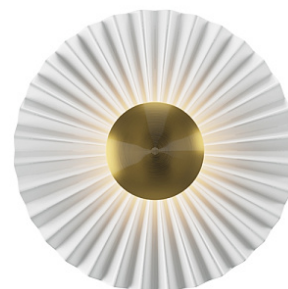

# Wall luminaire (Sconce) Fiore 3000K 7W

Series: Fiore Article: MOD233WL-L11BS3K

Article	MOD233WL-L11BS3K
Brand	Maytoni
Collection	Modern
Series	Fiore
Product type	Wall luminaire (Sconce)
Fitting color	Brass
Fitting material	Metal
Color temperature	3000 K
IP protection	IP 20
Dimmable	No
Height	300 mm
Width	300 mm
Color rendering index	90 CRI
Length	76 mm
Beam angle	80 °
Voltage	50Hz AC 220-240 V
Diameter	300 mm
Protection level	Class1
Warranty	3 years
Power	7 W
Volume	0.0109 m <sup>3</sup>
Light flux	510 Lm
Base diameter	300 mm
Mounting hole depth	76 mm
Base diameter	150