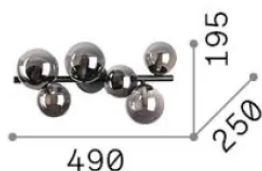

General info

Indoor - Ceiling lamps

Ean	8021696327822
Item	PERLAGE PL6 AMBRA
Installation	Ceiling lamps
Warranty	5 years
Gross weight	2.35 kg
Volume	0.034848 m ³

Technical info

Net weight	1.41 kg
Insulation class	II
Protection index	IP20
Compliance	CE
Operating temperature	0° ~ +40 °C
Dimmer	Non-dimmable
Power output	220-240 V AC
Power supply	Not required

Source info

Integrated source	Light bulb (included)
Replaceable source	Replaceable
Power	G9 max 6 x 15 W
Emission	Diffuse
Max consumption	-
Bulb included	209043 G9 3.0W 3000K CRI80
Recommended bulb	305486 G9 4.0W 3000K CRI80