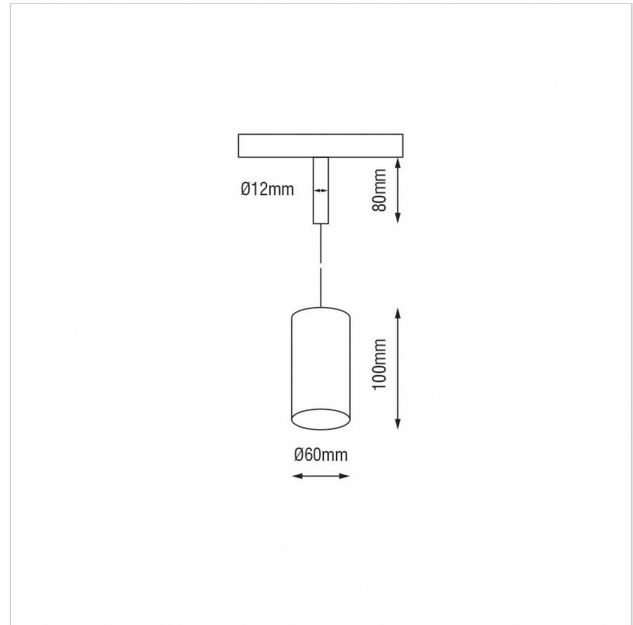

Dea Vesta-Q S

SKU	: Q502DB92740SGF0
Housing material	: Aluminum Die Cast
Luminaire Color	: Black
Optic	: Reflector
Reflector Color	: Silver High Gloss
Power supply	: included 48V DC/DC converter ON/OFF
Luminaire dimension	: Ø60mm
Cut out dimension	: N/A
Luminous Flux (lm)	: 790 lm
LED power	: N/A
System power	: 10.5W
System efficiency	: 75lm/W
Beam angle (°)	: 40°
CCT (K)	: 2700K
CRI	: 90
Chromaticity tolerance	: 3 MacAdam
Mains Voltage	: 48V DC
EI. Class	: Class III
Lifetime	: 50000h
IP rating	: IP20
Net. Weight	: 0,5 kg
Warranty	: 5Y

All rated values @ ambient temperature of 25° C. Electric and photometric values are initially subject to a tolerance of +/- 10%. Tolerance of color temperature +/- 150K. Technical data can change without prior notice.